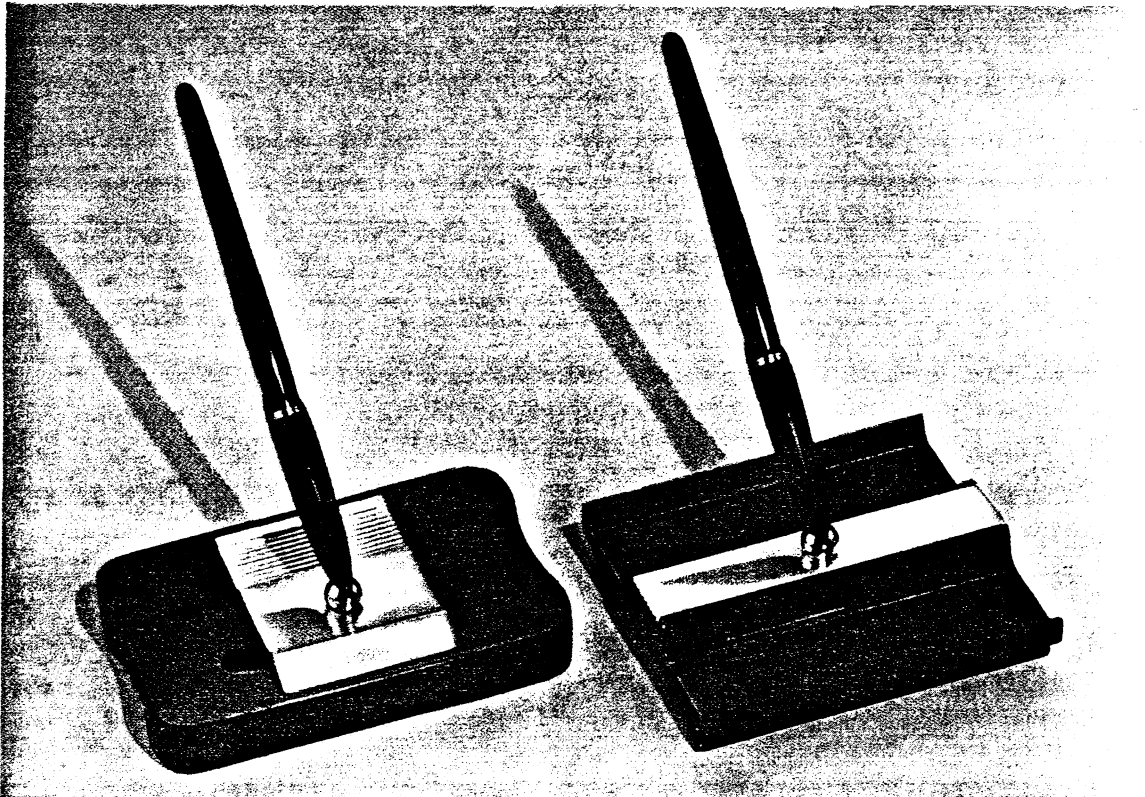

Parker "51"

MAGNETIX

Desk Sets

1947

Parker "51" MAGNETIX Desk Sets

MODEL NO. 90-136

Catalin base, with black "51" pen and holder,
 3½ x 5¾" \$20.00.
 No. 90-137: same base, with maroon pen and holder.

MODEL NO. 90-101